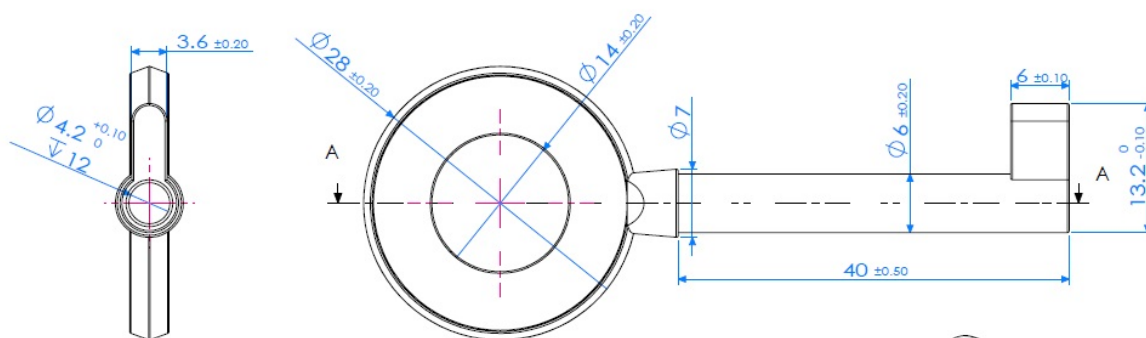

PRODUCT SHEET

Description:

Contemporary Key # 7771, NPL, Shaft 40mm, W/Euro Bit

Item number:

14.10.056-1

Units	Box	Carton	HS Code	Barcode
Pcs.	100	500	8301700000	
				5704866461108

SISO A/S

Mileparken 11
DK-2740 Skovlunde
Denmark
VAT: DK 24786013